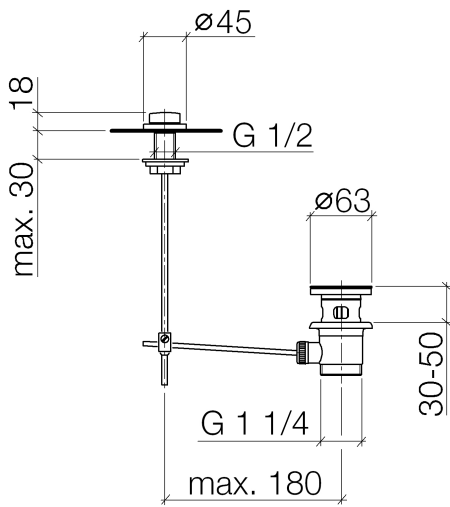

Basin Waste with knob for deck mounting 1 1/4" - Brushed Dark Platinum

IMO

10 200 970

Fits: IMO, LULU, MADISON, MEM, TARA,  
CL.1, LISSÉ, VAIA, META, CYO

	Brushed Dark Platinum	10 200 970-99
	Chrome	10 200 970-00
	Brushed Platinum	10 200 970-06
	Platinum	10 200 970-08
	Durabrand (23kt Gold)	10 200 970-09
	Dark Chrome	10 200 970-19
	Light Gold	10 200 970-26
	Brushed Light Gold	10 200 970-27
	Brushed Durabrand (23kt Gold)	10 200 970-28
	Matte Black	10 200 970-33
	Brushed Bronze	10 200 970-42
	Brushed Champagne (22kt Gold)	10 200 970-46
	Champagne (22kt Gold)	10 200 970-47
	Brushed Chrome	10 200 970-93

## Basin Waste with knob for deck mounting 1 1/4" - Brushed Dark Platinum

---

IMO

10 200 970

Only suitable for basins with an overflow.

10 200 970

10 200 970

Parts for other finishes can be found here: [Chrome](#)

Spare parts list

No.	Item Number	Name	Quantity used	Delivery time
1	09 21 33 001-99	handle	1	30
2	09 14 10 007 90	seal	2	2
3	09 31 09 004-99	pull-rod	1	30
4	09 18 40 022-99	sleeve	1	30
5	09 14 10 095 90	seal	1	2
6	09 14 05 012 90	seal	1	2
7	09 14 40 001 90	seal	1	60
8	09 23 10 010 90	nut	1	2
9	90 11 01 001 00-99	pop-up waste	1	30