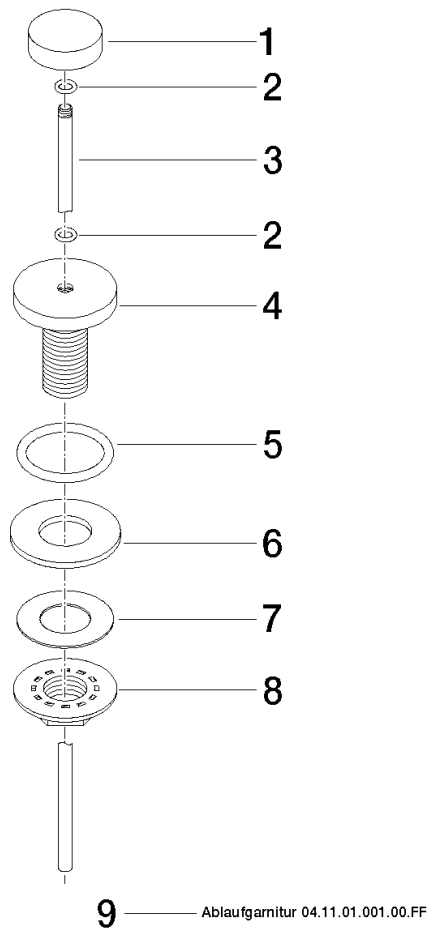

Basin Waste with knob for deck mounting 1 1/4" - Brushed Dark Platinum

IMO

10 200 970

Fits: IMO, LULU, MADISON, MEM, TARA,  
CL.1, LISSÉ, VAIA, META, CYO

	Brushed Dark Platinum	10 200 970-99
	Chrome	10 200 970-00
	Brushed Platinum	10 200 970-06
	Platinum	10 200 970-08
	Durabrand (23kt Gold)	10 200 970-09
	Dark Chrome	10 200 970-19
	Light Gold	10 200 970-26
	Brushed Light Gold	10 200 970-27
	Brushed Durabrand (23kt Gold)	10 200 970-28
	Matte Black	10 200 970-33
	Brushed Bronze	10 200 970-42
	Brushed Champagne (22kt Gold)	10 200 970-46
	Champagne (22kt Gold)	10 200 970-47
	Brushed Chrome	10 200 970-93

## Basin Waste with knob for deck mounting 1 1/4" - Brushed Dark Platinum

---

IMO

10 200 970

Only suitable for basins with an overflow.

10 200 970

10 200 970

Parts for other finishes can be found here: [Chrome](#)

Spare parts list

No.	Item Number	Name	Quantity used	Delivery time
1	09 21 33 001-99	handle	1	30
2	09 14 10 007 90	seal	2	2
3	09 31 09 004-99	pull-rod	1	30
4	09 18 40 022-99	sleeve	1	30
5	09 14 10 095 90	seal	1	2
6	09 14 05 012 90	seal	1	2
7	09 14 40 001 90	seal	1	60
8	09 23 10 010 90	nut	1	2
9	90 11 01 001 00-99	pop-up waste	1	30